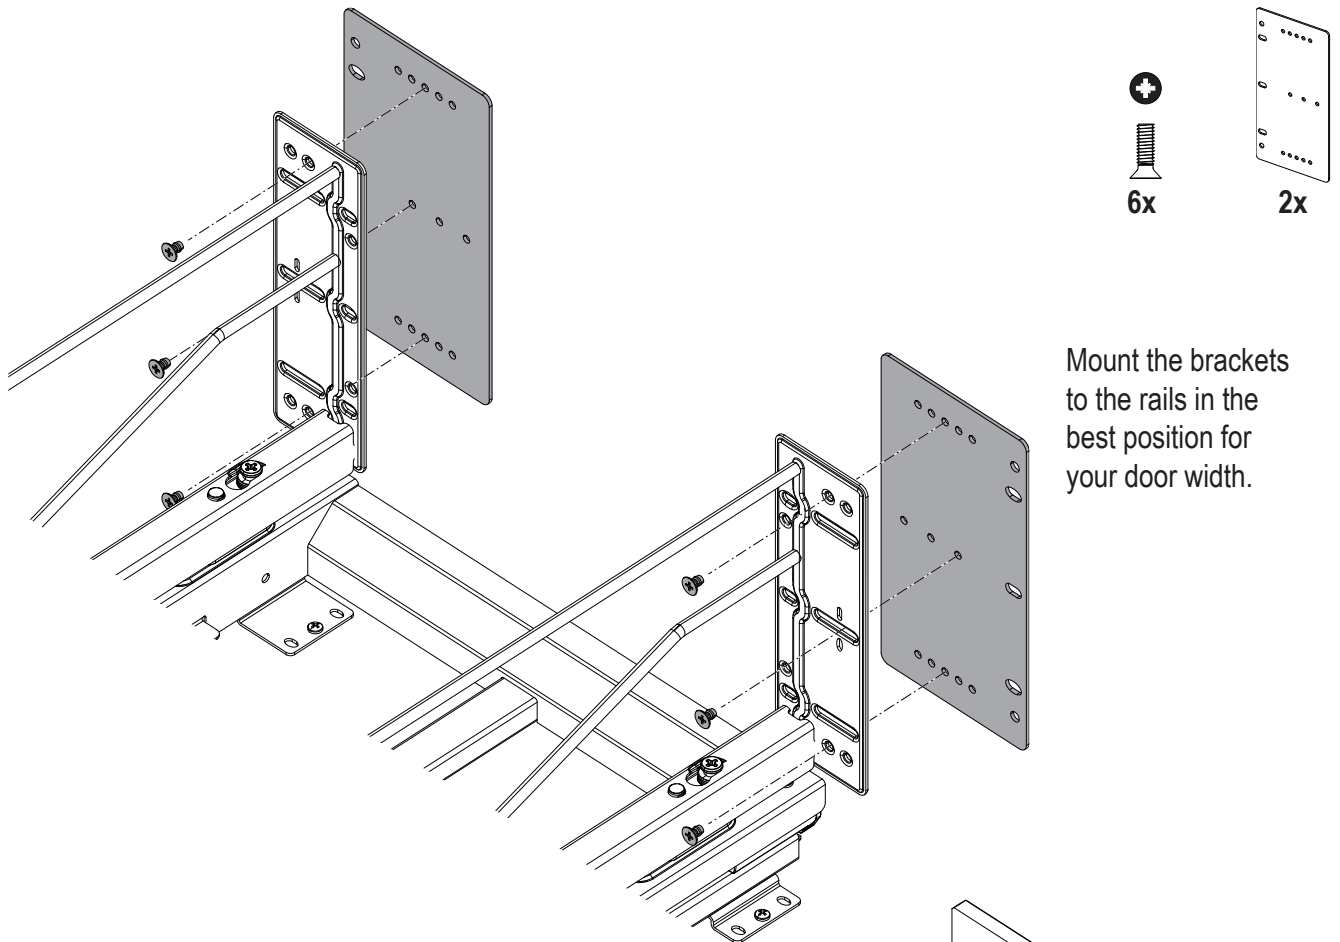

Wide Door Bracket for Waste Bin Pull-Out

KESSEBÖHMER

Start with the installation of the WPO
according to the instruction MA 402104
MA 402105

Mount the brackets
to the rails in the
best position for
your door width.