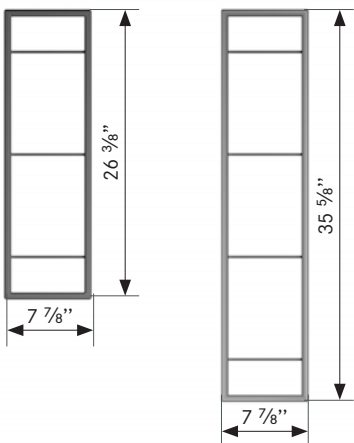

TO ACHIEVE THIS LOOK, ORDER

(4) 12 5/8" X 21 5/8" | (2) 12 5/8" X 59"

TO ACHIEVE THIS LOOK, ORDER

(2) 12 5/8" X 21 5/8" | (2) 12 5/8" X 35 5/8" | (2) 12 5/8" X 59"
(1) 12 5/8" X 87"

TO ACHIEVE THIS LOOK, ORDER

(2) 7 7/8" X 35 5/8" | (2) 7 7/8" X 21 5/8"

Depth: 7 7/8"

Depth: 12 5/8"

33lb total load rating per horizontal support
(including your shelving choice)

THE VARIOUS HEIGHTS AND DEPTHS OF YOUK CAN BE USED IN A MYRIAD OF COMBINATIONS TO PERSONALIZE YOUR DESIGN! YOUK WORKS WITH THE CUSTOMER'S CHOICE OF SHELVES (NOT INCLUDED) AND SHELF THICKNESSES.

YouK ladders— 12 5/8" (320mm) Deep

Includes 1 ladder and 2 cover caps

Ladder height	Jet Black
21 5/8" (550mm)	2367509873
35 5/8" (905mm)	2367549873
59" (1500mm)	2367589873
87" (2210mm)	2367629873

Adjustable foot

Includes 1 foot and 2 screws

Foot height	Jet Black
4" (100mm)	2370239873

For ladder depth 12 5/8"

YouK ladders— 7 7/8" (200mm) Deep

Includes 1 ladder and 2 cover caps

Ladder height	Jet Black
26 3/8" (668mm)	2367469873
35 5/8" (905mm)	2367489873