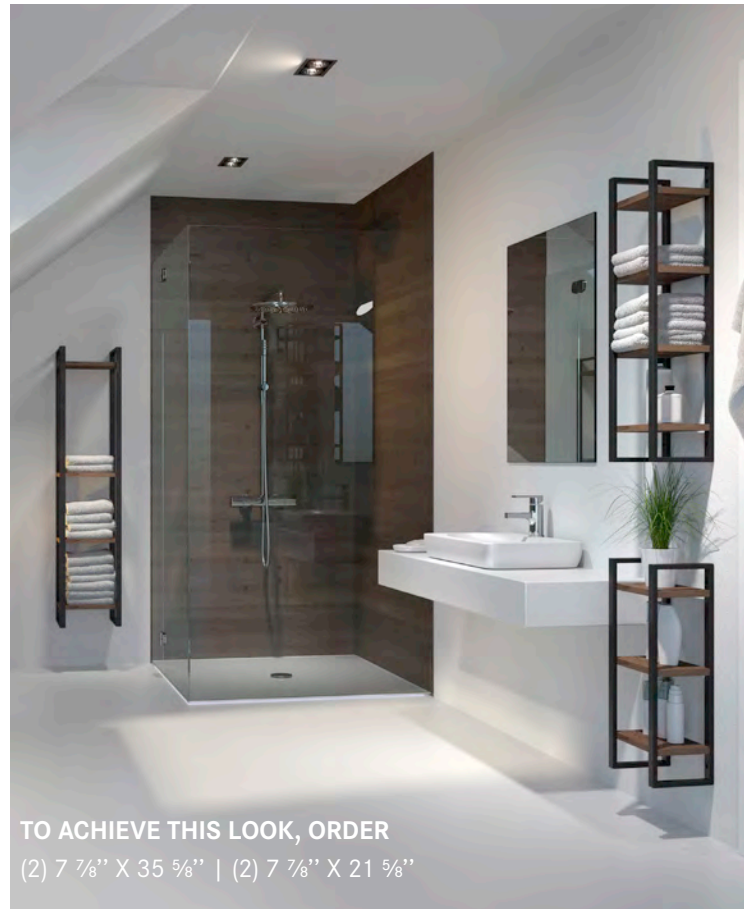

CLEAN LINES with no divisions in vertical appearance thanks to welded frame connections.

EXTREMELY EASY ASSEMBLY YouK is quickly assembled in just a few steps.

CAN BE USED IN ANY LIVING ROOM/SPACE, in the kitchen or office, as a wall unit, in the bathroom or as a wardrobe.

TO ACHIEVE THIS LOOK, ORDER

(4) 12 5/8" X 21 5/8" | (2) 12 5/8" X 59"

TO ACHIEVE THIS LOOK, ORDER

(2) 12 5/8" X 21 5/8" | (2) 12 5/8" X 35 5/8" | (2) 12 5/8" X 59"
(1) 12 5/8" X 87"

TO ACHIEVE THIS LOOK, ORDER

(2) 7 7/8" X 35 5/8" | (2) 7 7/8" X 21 5/8"

Depth: 7 7/8"

Depth: 12 5/8"

33lb total load rating per horizontal support
(including your shelving choice)

THE VARIOUS HEIGHTS AND DEPTHS OF YOUK CAN BE USED IN A MYRIAD OF COMBINATIONS TO PERSONALIZE YOUR DESIGN! YOUK WORKS WITH THE CUSTOMER'S CHOICE OF SHELVES (NOT INCLUDED) AND SHELF THICKNESSES.