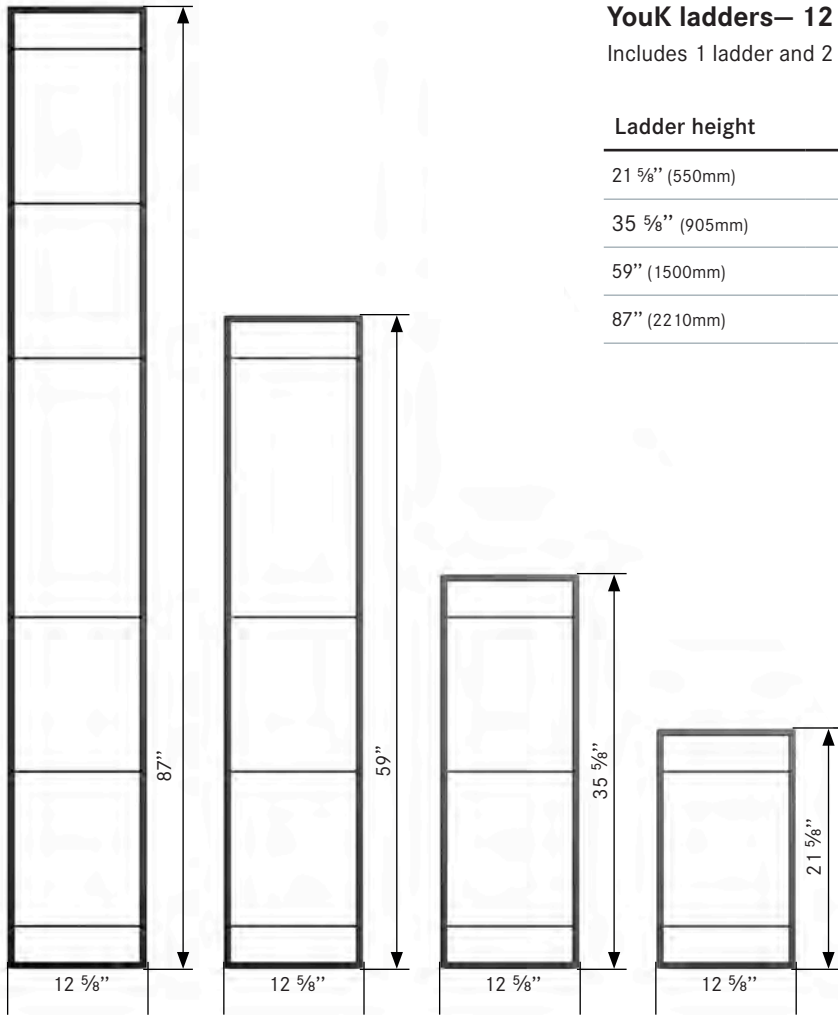

HIGHLY SCRATCH-RESISTANT the finish always looks brand new because of the high Teflon content in the surface finish.

TO ACHIEVE THIS LOOK, ORDER

(1) 12 5/8" X 21 5/8" | (1) 12 5/8" X 35 5/8" | (2) 12 5/8" X 87"

TO ACHIEVE THIS LOOK, ORDER

(4) 12 5/8" X 21 5/8" | (2) 12 5/8" X 59"

TO ACHIEVE THIS LOOK, ORDER

(2) 12 5/8" X 21 5/8" | (2) 12 5/8" X 35 5/8" | (2) 12 5/8" X 59"
(1) 12 5/8" X 87"

TO ACHIEVE THIS LOOK, ORDER

(2) 7 7/8" X 35 5/8" | (2) 7 7/8" X 21 5/8"

Depth: 7 7/8"

Depth: 12 5/8"

33lb total load rating per horizontal support
(including your shelving choice)

THE VARIOUS HEIGHTS AND DEPTHS OF YOUK CAN BE USED IN A MYRIAD OF COMBINATIONS TO PERSONALIZE YOUR DESIGN! YOUK WORKS WITH THE CUSTOMER'S CHOICE OF SHELVES (NOT INCLUDED) AND SHELF THICKNESSES.

YouK ladders— 12 5/8" (320mm) Deep

Includes 1 ladder and 2 cover caps

Ladder height	Jet Black
21 5/8" (550mm)	2367509873
35 5/8" (905mm)	2367549873
59" (1500mm)	2367589873
87" (2210mm)	2367629873

Adjustable foot