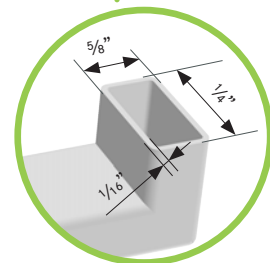

Depth: 7 7/8"

Depth: 12 5/8"

33lb total load rating per horizontal support
(including your shelving choice)

THE VARIOUS HEIGHTS AND DEPTHS OF YOUK CAN BE USED IN A MYRIAD OF COMBINATIONS TO PERSONALIZE YOUR DESIGN! YOUK WORKS WITH THE CUSTOMER'S CHOICE OF SHELVES (NOT INCLUDED) AND SHELF THICKNESSES.

Pair the YouK ladder system with any material shelf. This system looks great with wood, glass, metal, or a live edge. YouK ladders can be placed on the floor or hung on the wall with screws, and various heights can be combined to create a customized look!