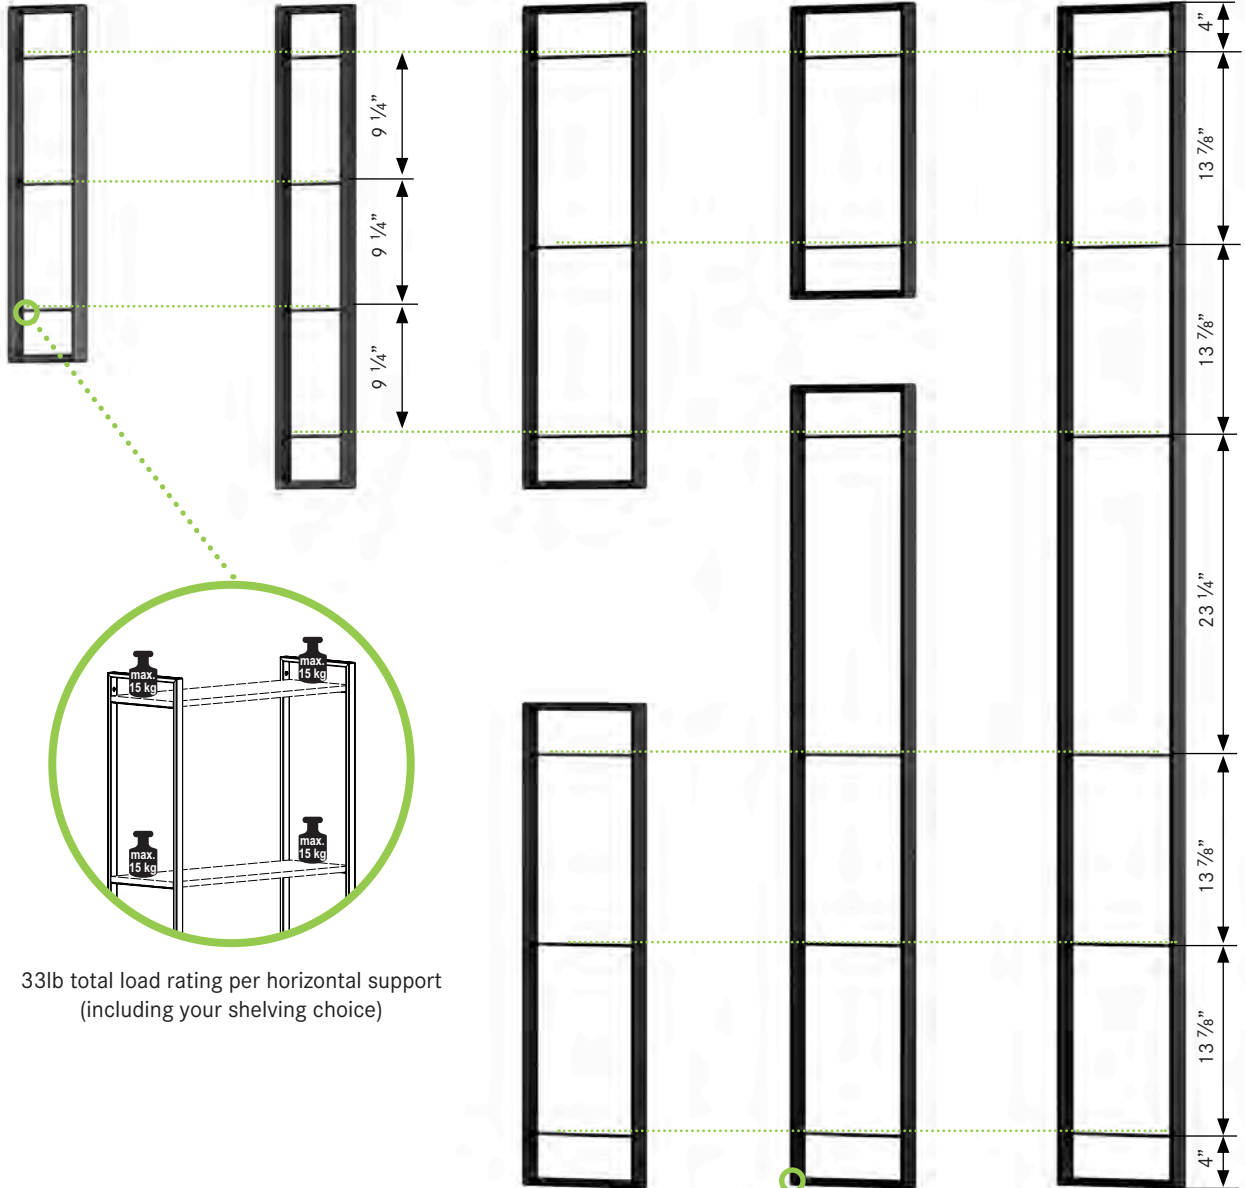

HIGHLY SCRATCH-RESISTANT the finish always looks brand new because of the high Teflon content in the surface finish.

TO ACHIEVE THIS LOOK, ORDER

(1) 12 5/8" X 21 5/8" | (1) 12 5/8" X 35 5/8" | (2) 12 5/8" X 87"

TO ACHIEVE THIS LOOK, ORDER

(4) 12 5/8" X 21 5/8" | (2) 12 5/8" X 59"

TO ACHIEVE THIS LOOK, ORDER

(2) 12 5/8" X 21 5/8" | (2) 12 5/8" X 35 5/8" | (2) 12 5/8" X 59"
(1) 12 5/8" X 87"

TO ACHIEVE THIS LOOK, ORDER

(2) 7 7/8" X 35 5/8" | (2) 7 7/8" X 21 5/8"

Depth: 7 7/8"

Depth: 12 5/8"

33lb total load rating per horizontal support
(including your shelving choice)

THE VARIOUS HEIGHTS AND DEPTHS OF YOUK CAN BE USED IN A MYRIAD OF COMBINATIONS TO PERSONALIZE YOUR DESIGN! YOUK WORKS WITH THE CUSTOMER'S CHOICE OF SHELVES (NOT INCLUDED) AND SHELF THICKNESSES.