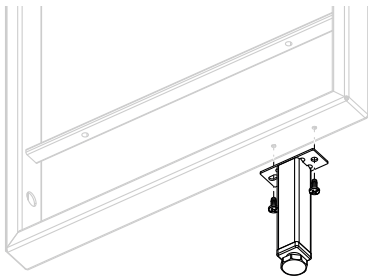

(2) 7 7/8" X 35 5/8" | (2) 7 7/8" X 21 5/8"

Depth: 7 7/8"

Depth: 12 5/8"

33lb total load rating per horizontal support
(including your shelving choice)

THE VARIOUS HEIGHTS AND DEPTHS OF YOUK CAN BE USED IN A MYRIAD OF COMBINATIONS TO PERSONALIZE YOUR DESIGN! YOUK WORKS WITH THE CUSTOMER'S CHOICE OF SHELVES (NOT INCLUDED) AND SHELF THICKNESSES.

Pair the YouK ladder system with any material shelf. This system looks great with wood, glass, metal, or a live edge. YouK ladders can be placed on the floor or hung on the wall with screws, and various heights can be combined to create a customized look!

YouK ladders— 12 5/8" (320mm) Deep

Includes 1 ladder and 2 cover caps

Ladder height	Jet Black
21 5/8" (550mm)	2367509873
35 5/8" (905mm)	2367549873
59" (1500mm)	2367589873
87" (2210mm)	2367629873

Adjustable foot