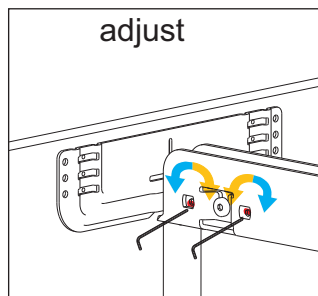

# DISPENSA Pantry VVS-X

KESSEBÖHMER

12

Adjustments

mm

Side to side adjustment

adjust

tighten  
fixing screw

adjust

tighten  
fixing screw