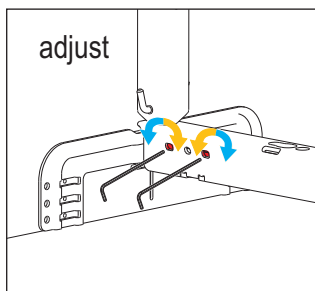

# DISPENSA Pantry VVS-X

KESSEBÖHMER

12

Adjustments

mm

Side to side adjustment

adjust

tighten  
fixing screw

adjust

tighten  
fixing screw