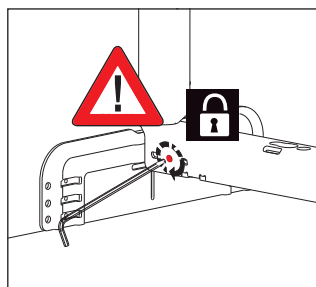

# DISPENSA Pantry VVS-X

KESSEBÖHMER

12

Adjustments

mm

Side to side adjustment

adjust

tighten  
fixing screw

adjust

tighten  
fixing screw