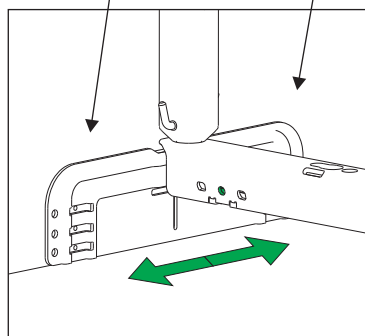

# DISPENSA Pantry VVS-X

KESSEBÖHMER

12

Adjustments

mm

Side to side adjustment

adjust

tighten  
fixing screw

adjust

tighten  
fixing screw