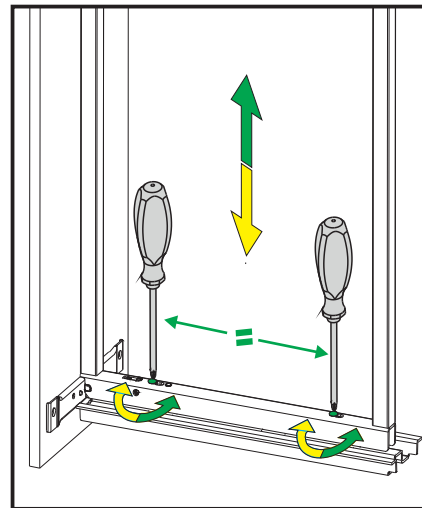

# DISPENSA Pantry VVS-X

KESSEBÖHMER

12

Adjustments

mm

Side to side adjustment

adjust

tighten  
fixing screw

adjust

tighten  
fixing screw