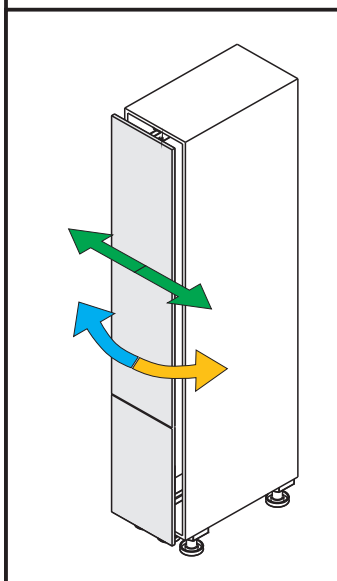

# DISPENSA Pantry VVS-X

KESSEBÖHMER

12

Adjustments

mm

Side to side adjustment

adjust

tighten  
fixing screw

adjust

tighten  
fixing screw