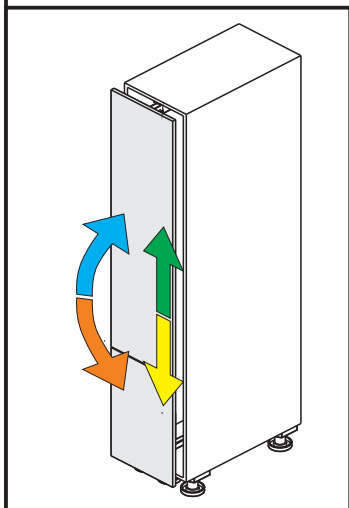

# DISPENSA Pantry VVS-X

KESSEBÖHMER

12

Adjustments

mm

Side to side adjustment

adjust

tighten  
fixing screw

adjust

tighten  
fixing screw