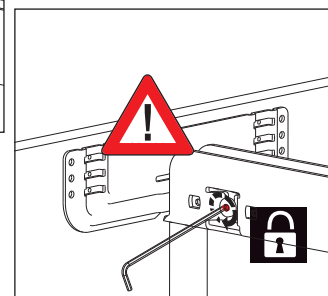

# DISPENSA Pantry VVS-X

KESSEBÖHMER

12

Adjustments

mm

Side to side adjustment

adjust

tighten  
fixing screw

adjust

tighten  
fixing screw