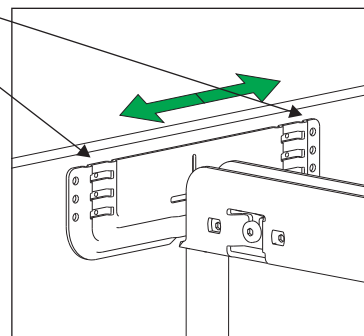

# DISPENSA Pantry VVS-X

KESSEBÖHMER

12

Adjustments

mm

Side to side adjustment

adjust

tighten  
fixing screw

adjust

tighten  
fixing screw