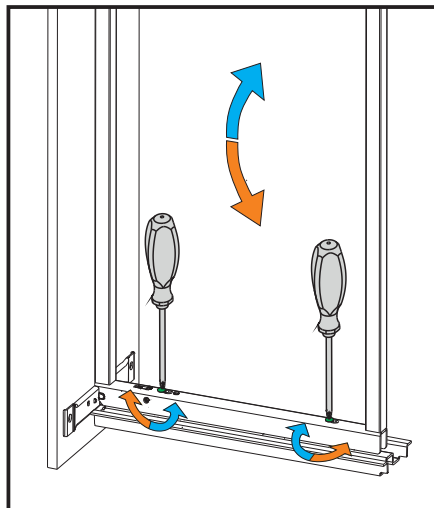

# DISPENSA Pantry VVS-X

KESSEBÖHMER

12

Adjustments

mm

Side to side adjustment

adjust

tighten  
fixing screw

adjust

tighten  
fixing screw