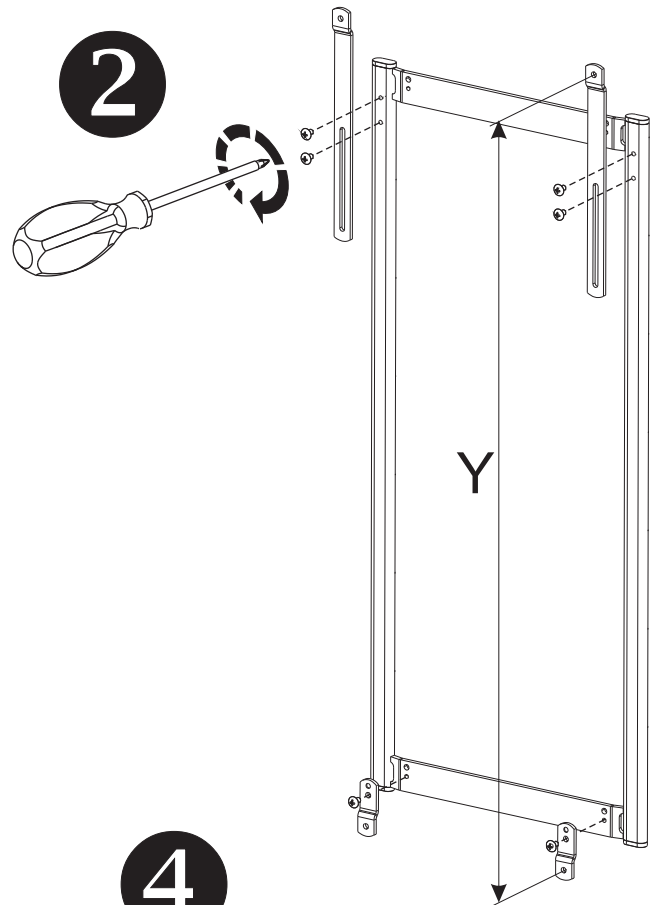

Spice Rack

<http://www.cleverstorage.com/technical-support/>

Mounting Instructions Spice Rack

fasteners are
not included

use
4x

pan head

Spice Rack

	Faceframe overlay	Faceframe Inset, Frameless overlay
X	min. 305 (12")	min. 360 (14 3/8")