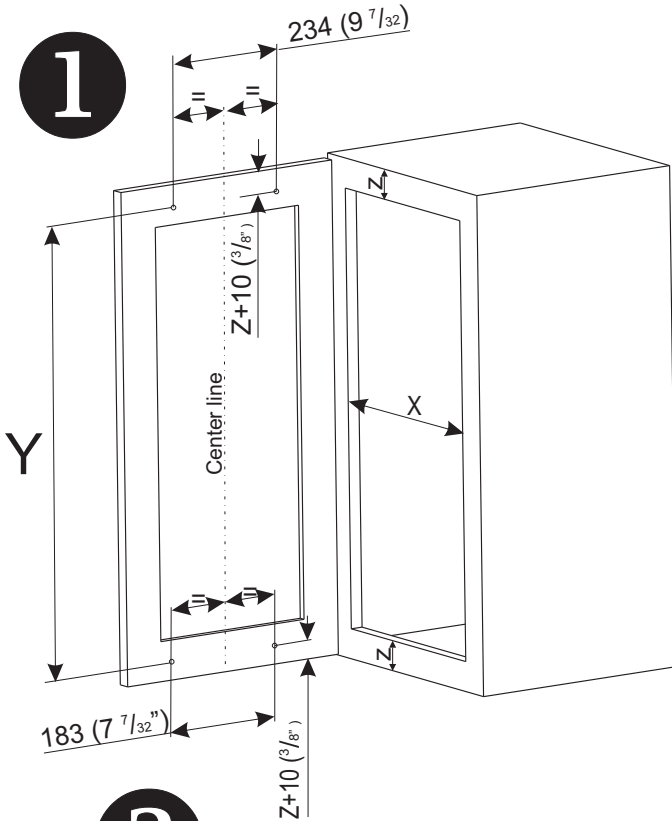

Spice Rack

<http://www.cleverstorage.com/technical-support/>

Mounting Instructions Spice Rack

fasteners are
not included

use
4x

pan head

Spice Rack

	Faceframe overlay	Faceframe Inset, Frameless overlay
X	min. 305 (12")	min. 360 (14 3/8")