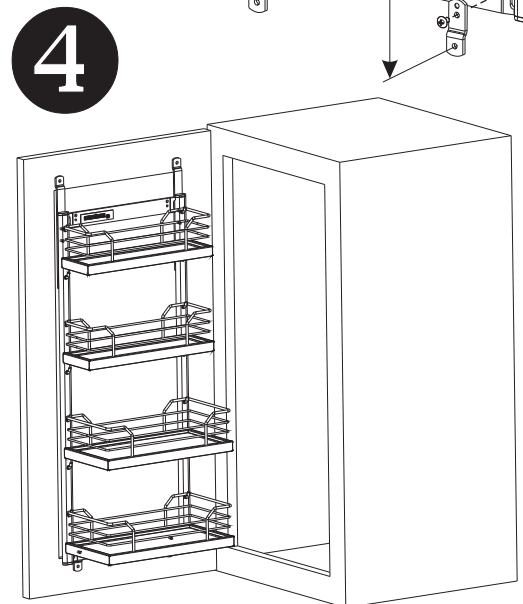

Spice Rack

<http://www.cleverstorage.com/technical-support/>

Mounting Instructions Spice Rack

fasteners are
not included

use
4x

pan head

Spice Rack

	Faceframe overlay	Faceframe Inset, Frameless overlay
X	min. 305 (12")	min. 360 (14 3/8")