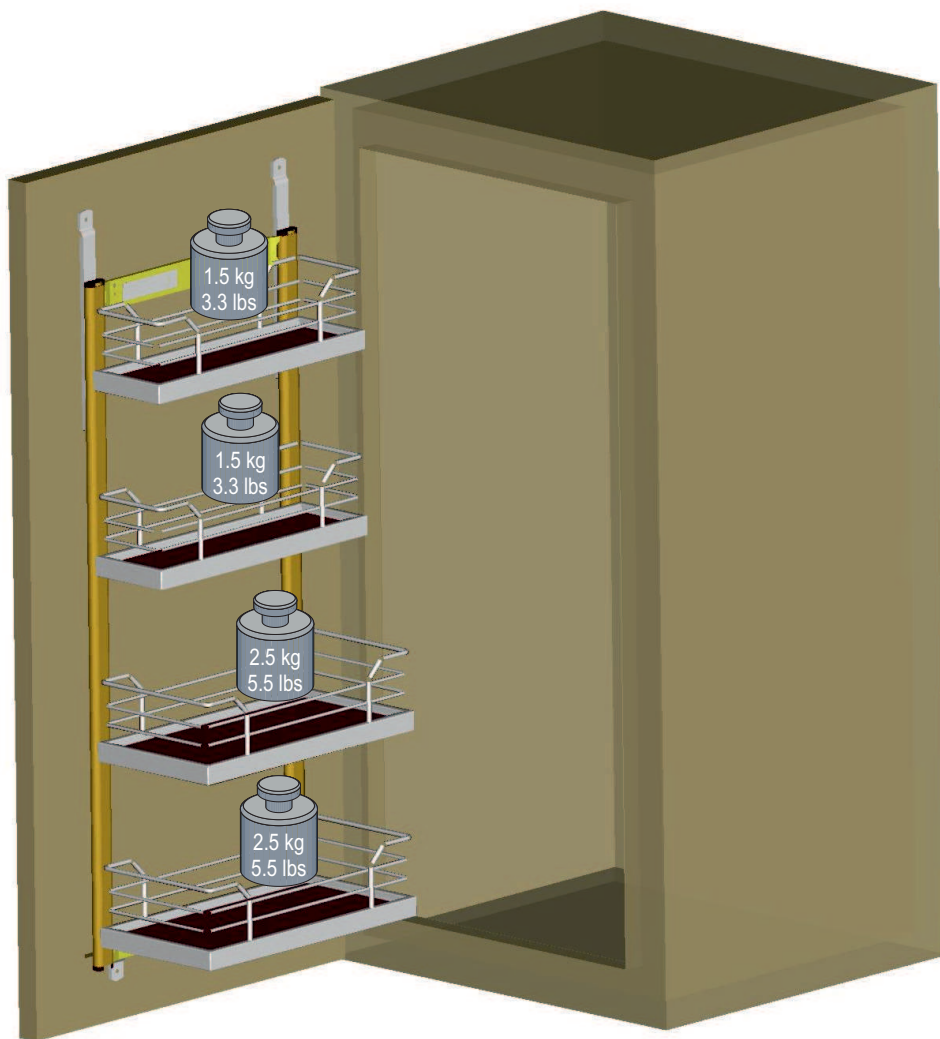

Spice Rack

<http://www.cleverstorage.com/technical-support/>

Mounting Instructions Spice Rack

fasteners are
not included

use
4x

pan head

Spice Rack

	Faceframe overlay	Faceframe Inset, Frameless overlay
X	min. 305 (12")	min. 360 (14 3/8")