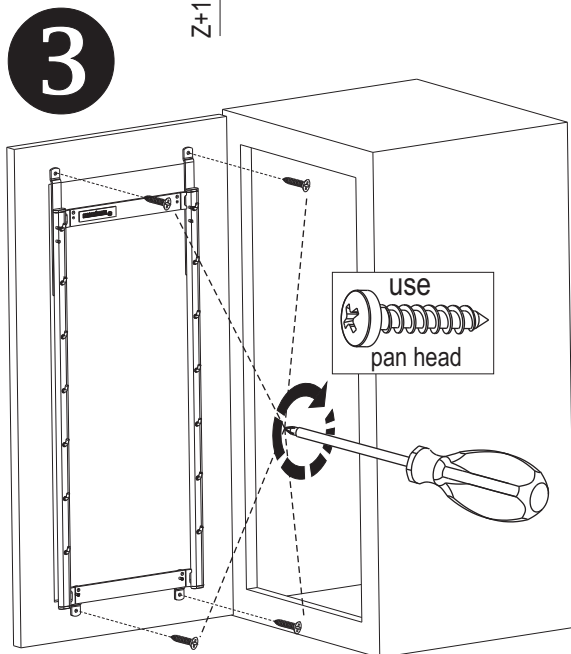

Spice Rack

<http://www.cleverstorage.com/technical-support/>

Mounting Instructions Spice Rack

fasteners are
not included

use
4x

pan head

Spice Rack

	Faceframe overlay	Faceframe Inset, Frameless overlay
X	min. 305 (12")	min. 360 (14 3/8")